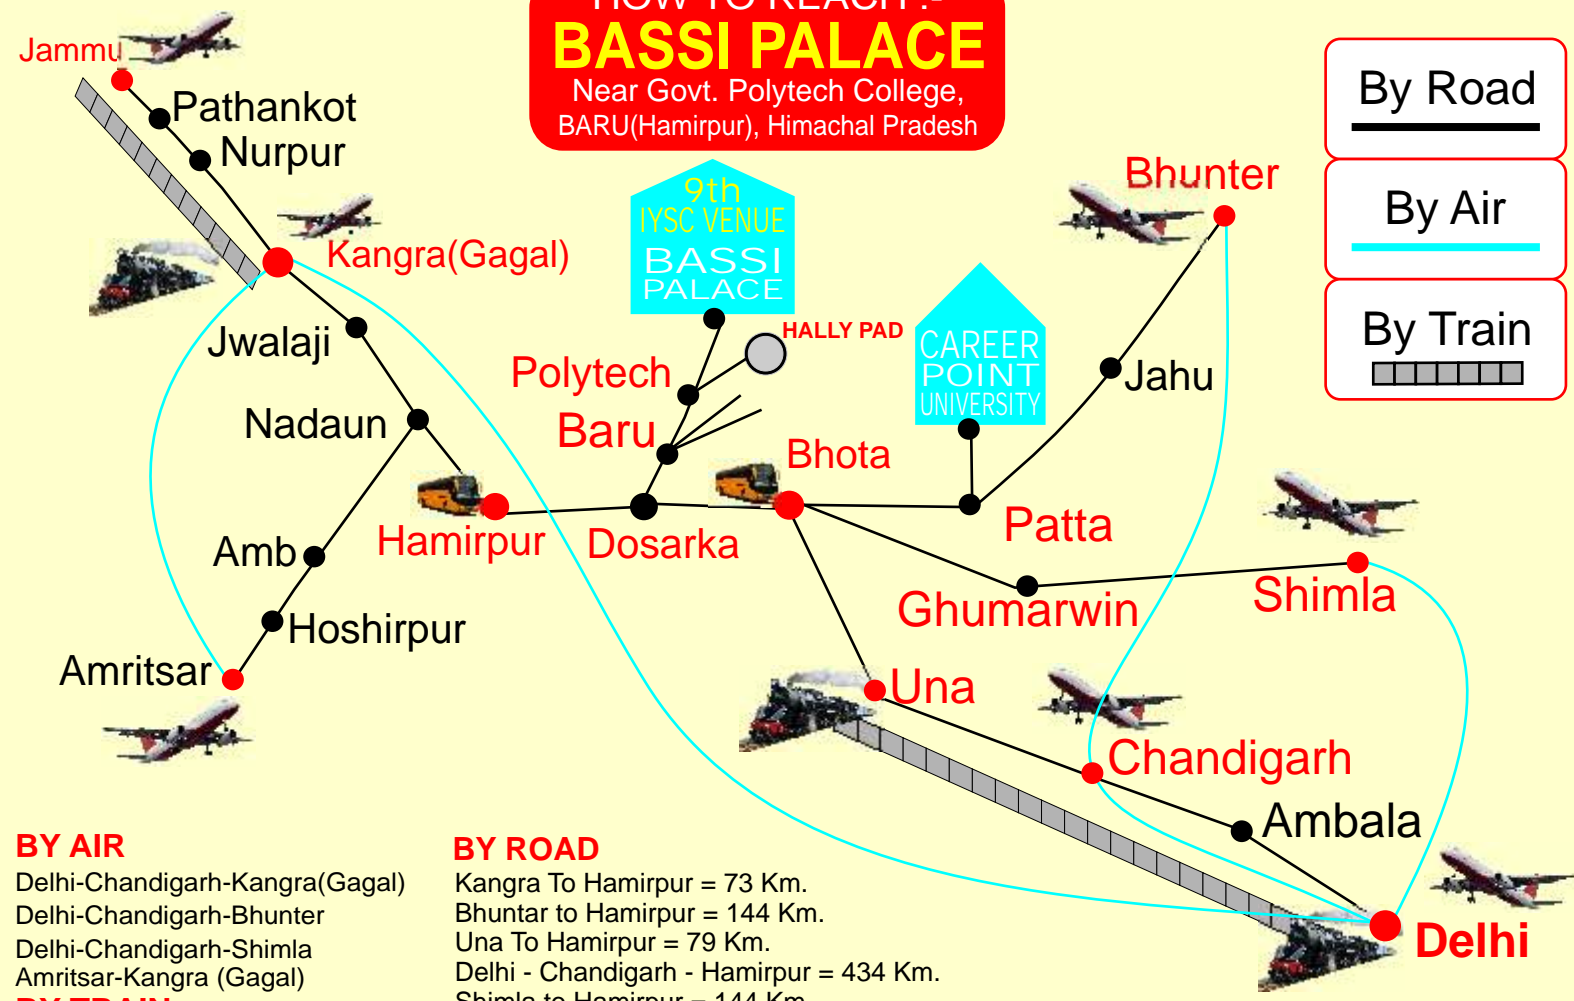

**HOW TO REACH :-  
BASSI PALACE**  
Near Govt. Polytech College,  
BARU(Hamirpur), Himachal Pradesh

- By Road
- By Air
- By Train

**BY AIR**  
 Delhi-Chandigarh-Kangra(Gagal)  
 Delhi-Chandigarh-Bhunter  
 Delhi-Chandigarh-Shimla  
 Amritsar-Kangra (Gagal)

**BY TRAIN**  
 Delhi - Ambala- Chandigarh - Una  
 Pathankot - Kangra

**BY ROAD**  
 Kangra To Hamirpur = 73 Km.  
 Bhunter to Hamirpur = 144 Km.  
 Una To Hamirpur = 79 Km.  
 Delhi - Chandigarh - Hamirpur = 434 Km.  
 Shimla to Hamirpur = 144 Km.  
 Amritsar to Hamirpur = 209 Km.  
 Dosarka To Venue(Bassi Palace) = 1 Km.